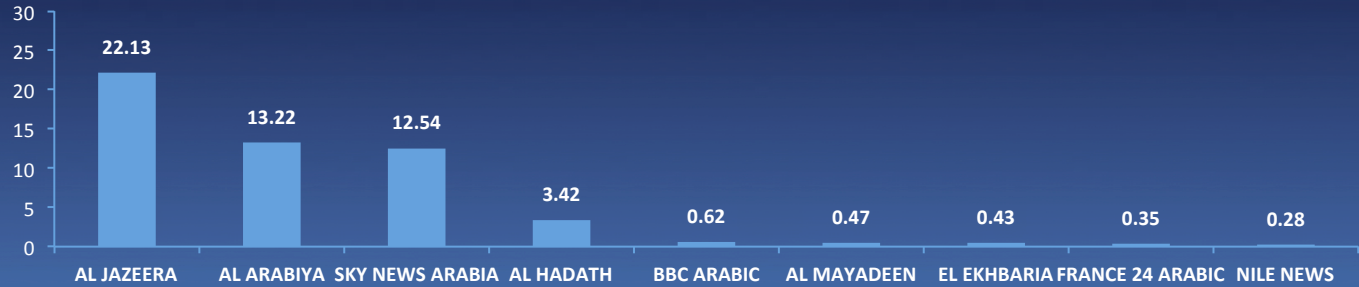

NEWS MARKET

■ REACH%
(Arabs)