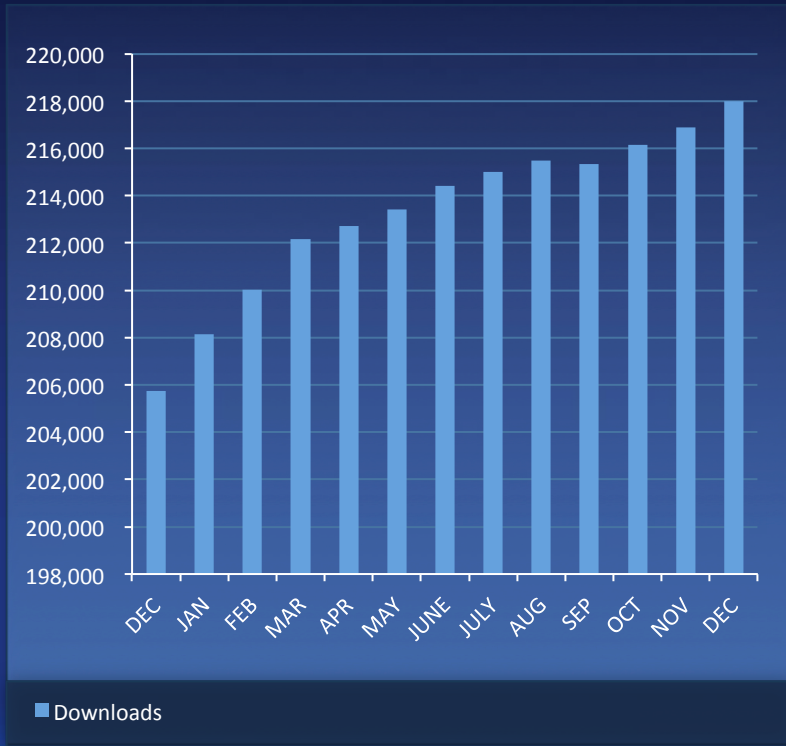

■ REACH%
(Arabs)

■ REACH%

Source: IPSOS, UAE , KSA, TLM Nov 2015

WEBSITE

Mobile Applications

Tablet Applications

Facebook

New Fans