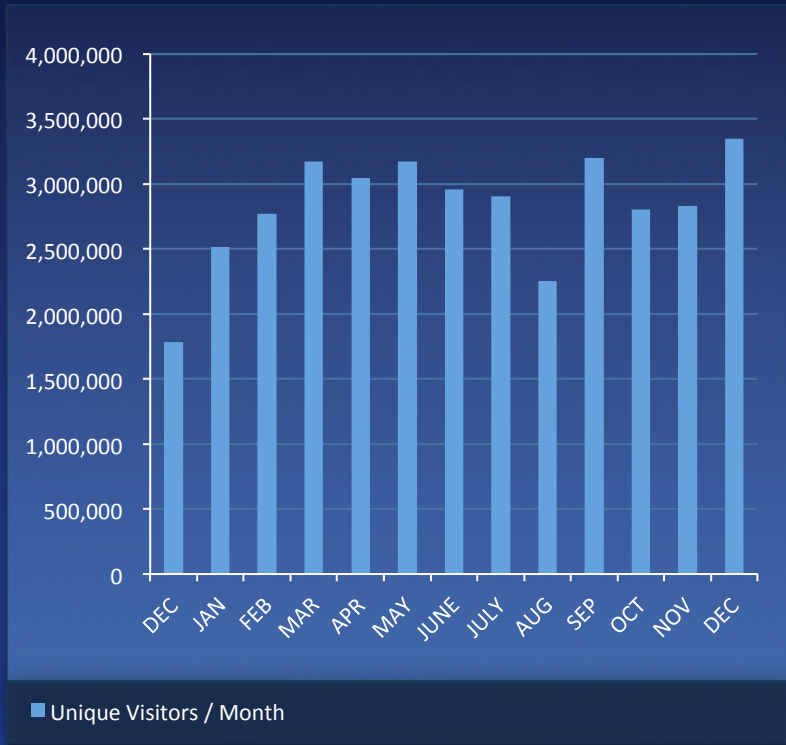

Male,
93.2

**Dominant
Male
Viewers**

VIEWERS % BY AGE GROUPS

**Young
Generation**

VIEWERS BY EDUCATION (%)

**HIGHLY EDUCATED
WITH HIGHER
INCOME LEVELS**

Source: IPSOS, UAE , KSA, KWT, EGY TLM Nov 2015

NEWS MARKET

■ REACH%
(Arabs)

■ REACH%

Source: IPSOS, UAE , KSA, TLM Nov 2015

WEBSITE

Mobile Applications

Tablet Applications

Facebook

New Fans

YouTube

New Views

3,356,454

Total Views

114,543,679

Google+

New Fans

8,883