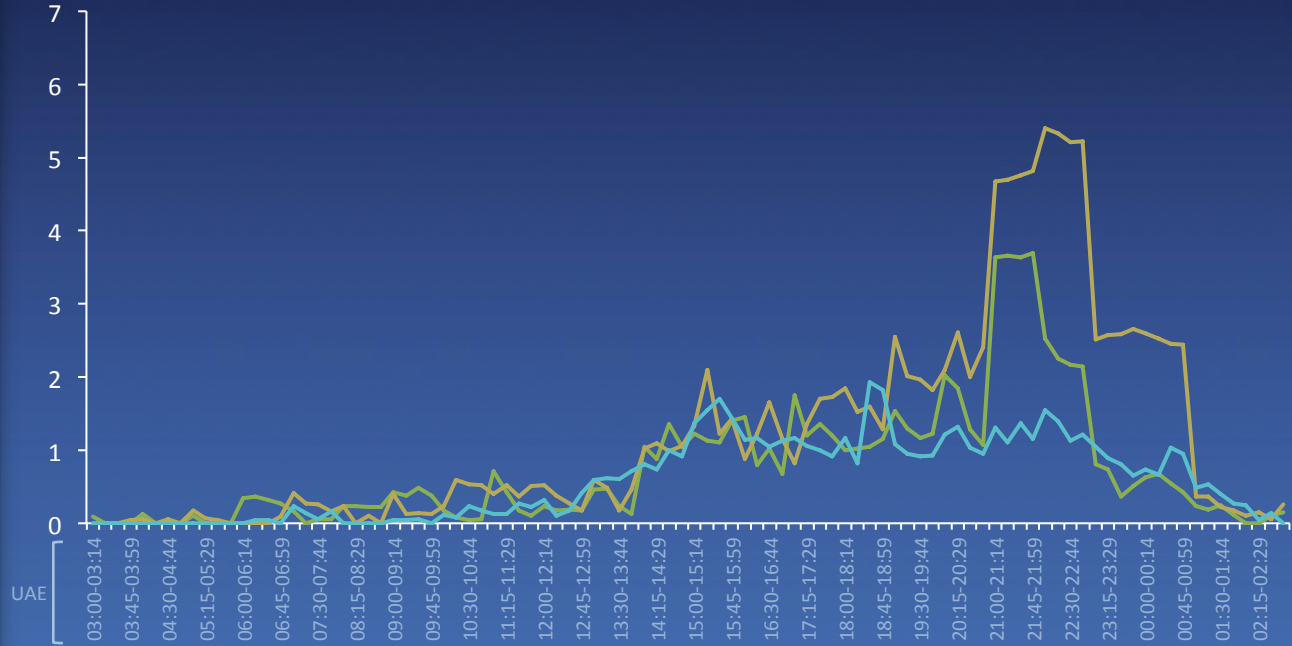

Garuda Indonesia

Carried 25 million passengers in 2013

REACH BY MARKET

Source: IPSOS, UAE, KSA, KWT, EGY TLM 2012 – 2015

DAILY TREND

Sample 2,208
Population 2,963,282 (Arabs)

- AL ARABIYA
- AL JAZEERA
- SKY NEWS ARABIA

Source:
IPSOS, UAE
TLM – Nov 2015 (Arabs)

DAILY TREND

Sample 6,000
Population 16,248,780

- AL ARABIYA
- AL JAZEERA
- SKY NEWS ARABIA

Source:
IPSOS, KSA
TLM – Nov 2015

DEMOGRAPHICS

VIEWERS BY GENDER

Female,
6.8