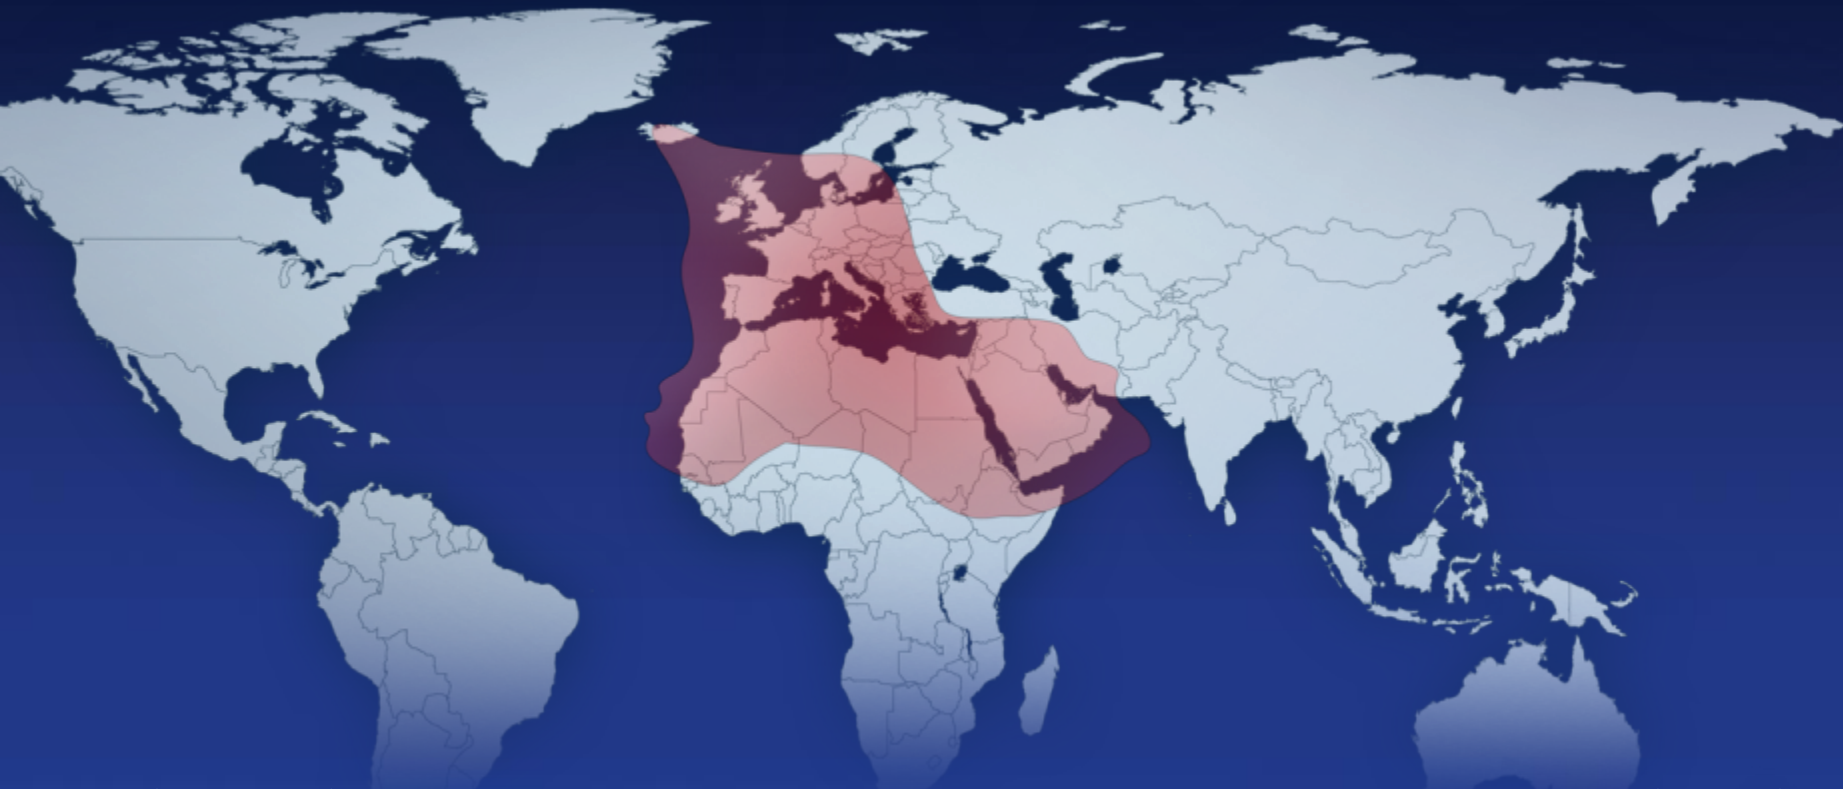

- Sky News Arabia Headquarters
- Sky News Arabia Bureaux
- Sky News Bureaux

Reaching around **380 MILLION** viewers

Eutelsat Hot Bird 13C

sky NEWS عربية

WHERE WE REACH

Reaching around **380 MILLION** viewers

Arabsat Badr 4

sky NEWS عربية

WHERE WE REACH

Reaching around **380 MILLION** viewers

Nilesat 201

sky NEWS عربية

WHERE WE REACH

WHO WE ARE