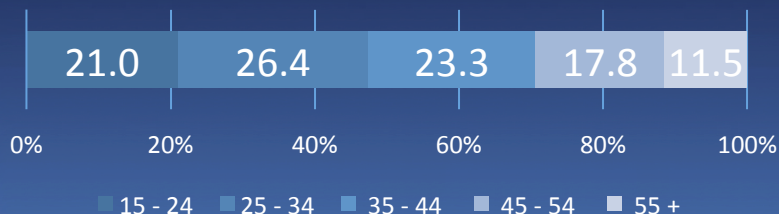

VIEWERS % BY AGE GROUPS

**Young
Generation**