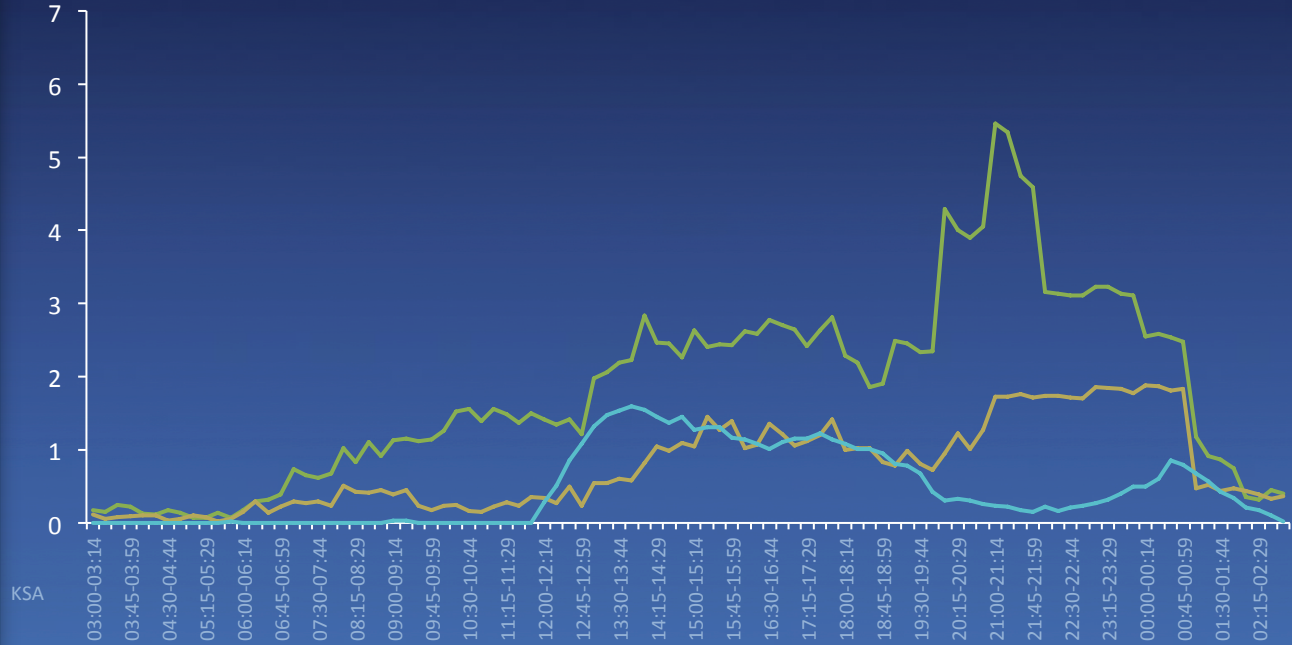

Source:
IPSOS, UAE
TLM – Nov 2015 (Arabs)

DAILY TREND

Sample 6,000
Population 16,248,780

- AL ARABIYA
- AL JAZEERA
- SKY NEWS ARABIA

Source:
IPSOS, KSA
TLM – Nov 2015

DEMOGRAPHICS

VIEWERS BY GENDER

Female,
6.8

Male,
93.2

**Dominant
Male
Viewers**

VIEWERS % BY AGE GROUPS

**Young
Generation**

VIEWERS BY EDUCATION (%)

**HIGHLY EDUCATED
WITH HIGHER
INCOME LEVELS**

Source: IPSOS, UAE , KSA, KWT, EGY TLM Nov 2015

NEWS MARKET