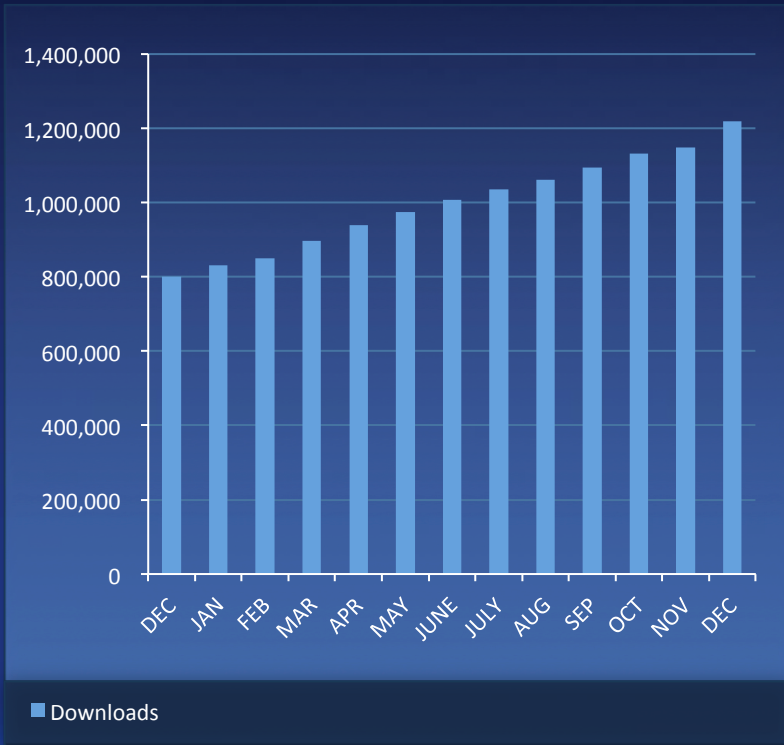

■ REACH%
(Arabs)

■ REACH%

Source: IPSOS, UAE , KSA, TLM Nov 2015

WEBSITE

Mobile Applications

Tablet Applications

Facebook

New Fans