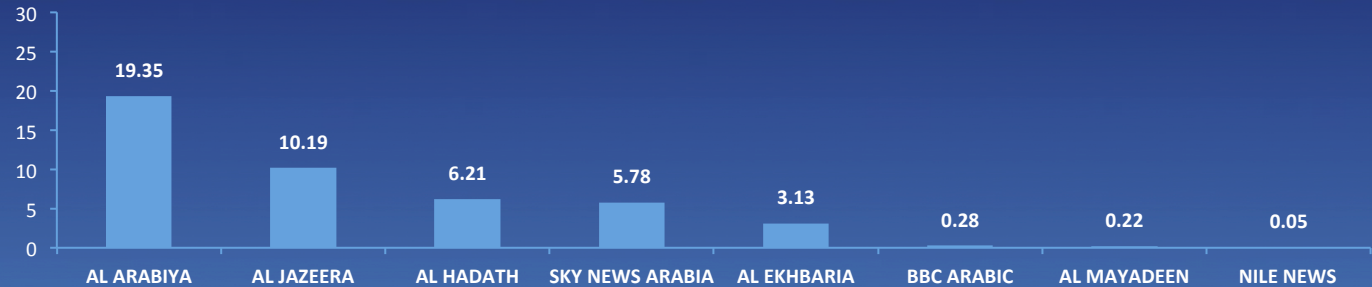

NEWS MARKET

■ REACH%
(Arabs)

■ REACH%

Source: IPSOS, UAE , KSA, TLM Nov 2015