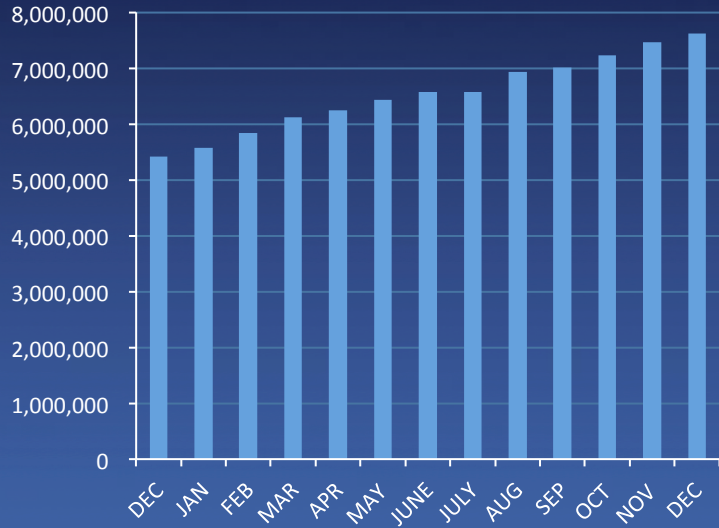

Male,
93.2

**Dominant
Male
Viewers**

VIEWERS % BY AGE GROUPS

**Young
Generation**

VIEWERS BY EDUCATION (%)

**HIGHLY EDUCATED
WITH HIGHER
INCOME LEVELS**

Source: IPSOS, UAE , KSA, KWT, EGY TLM Nov 2015

NEWS MARKET

■ REACH%
(Arabs)

■ REACH%

Source: IPSOS, UAE , KSA, TLM Nov 2015

WEBSITE

Mobile Applications

Tablet Applications

Facebook

New Fans