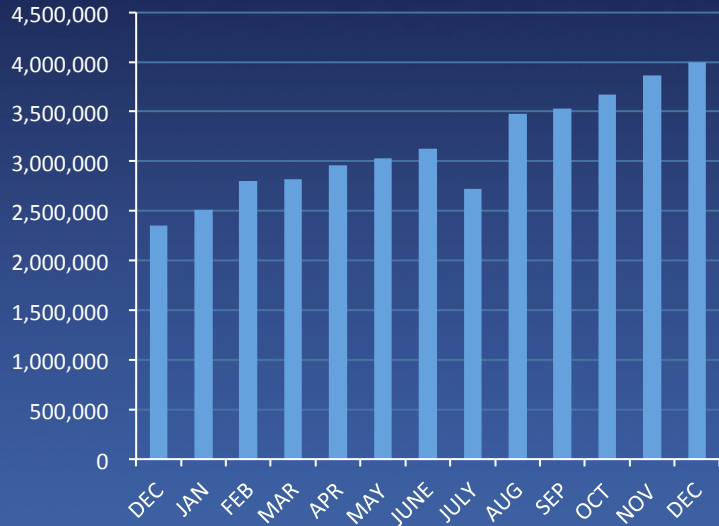

Twitter

New Followers

173,479

Total Followers

3,998,236