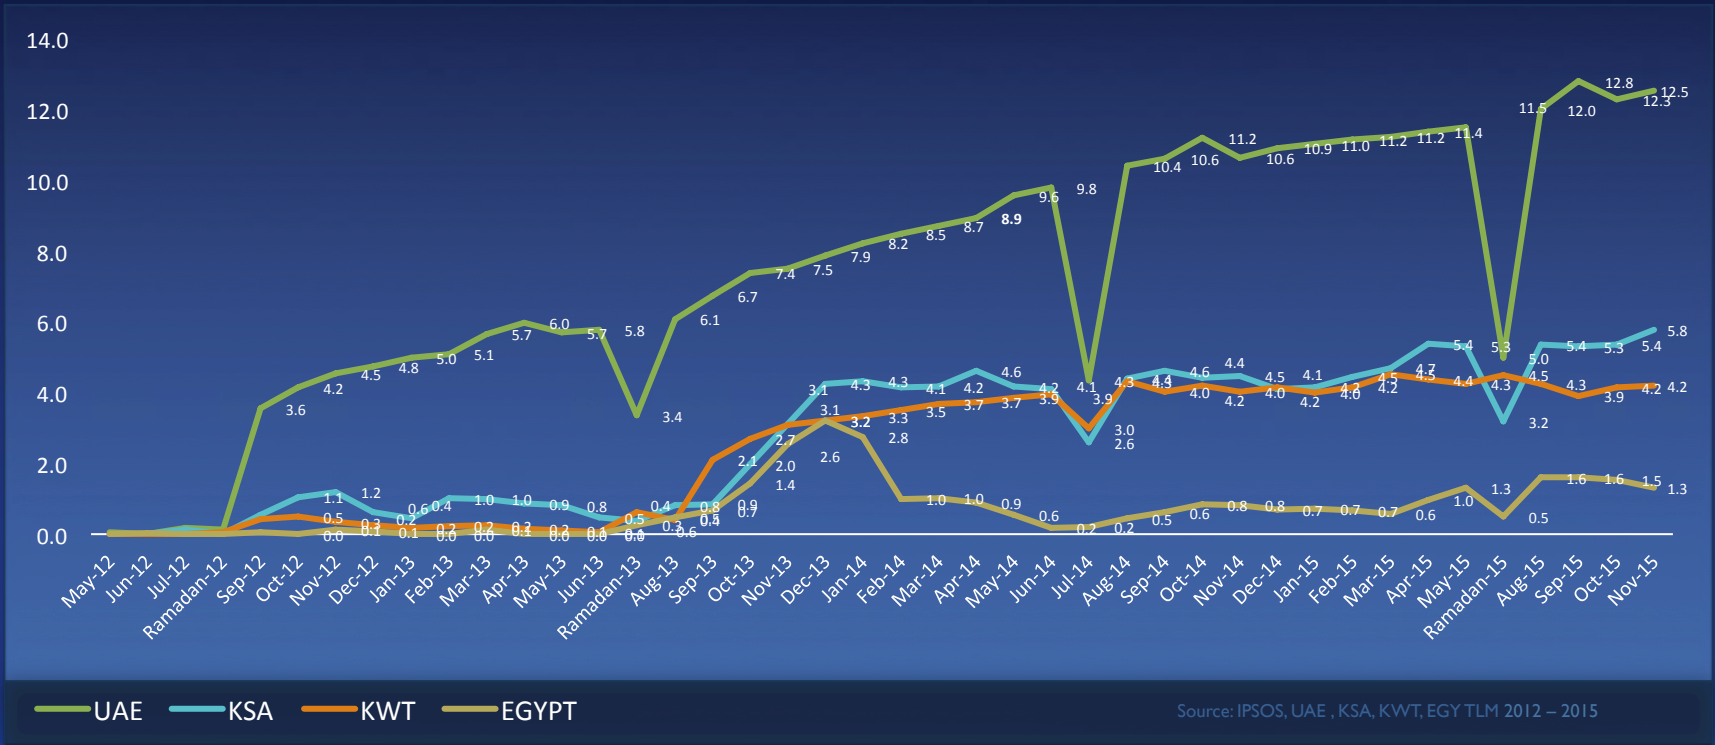

REACH BY MARKET

Source: IPSOS, UAE, KSA, KWT, EGY TLM 2012 – 2015