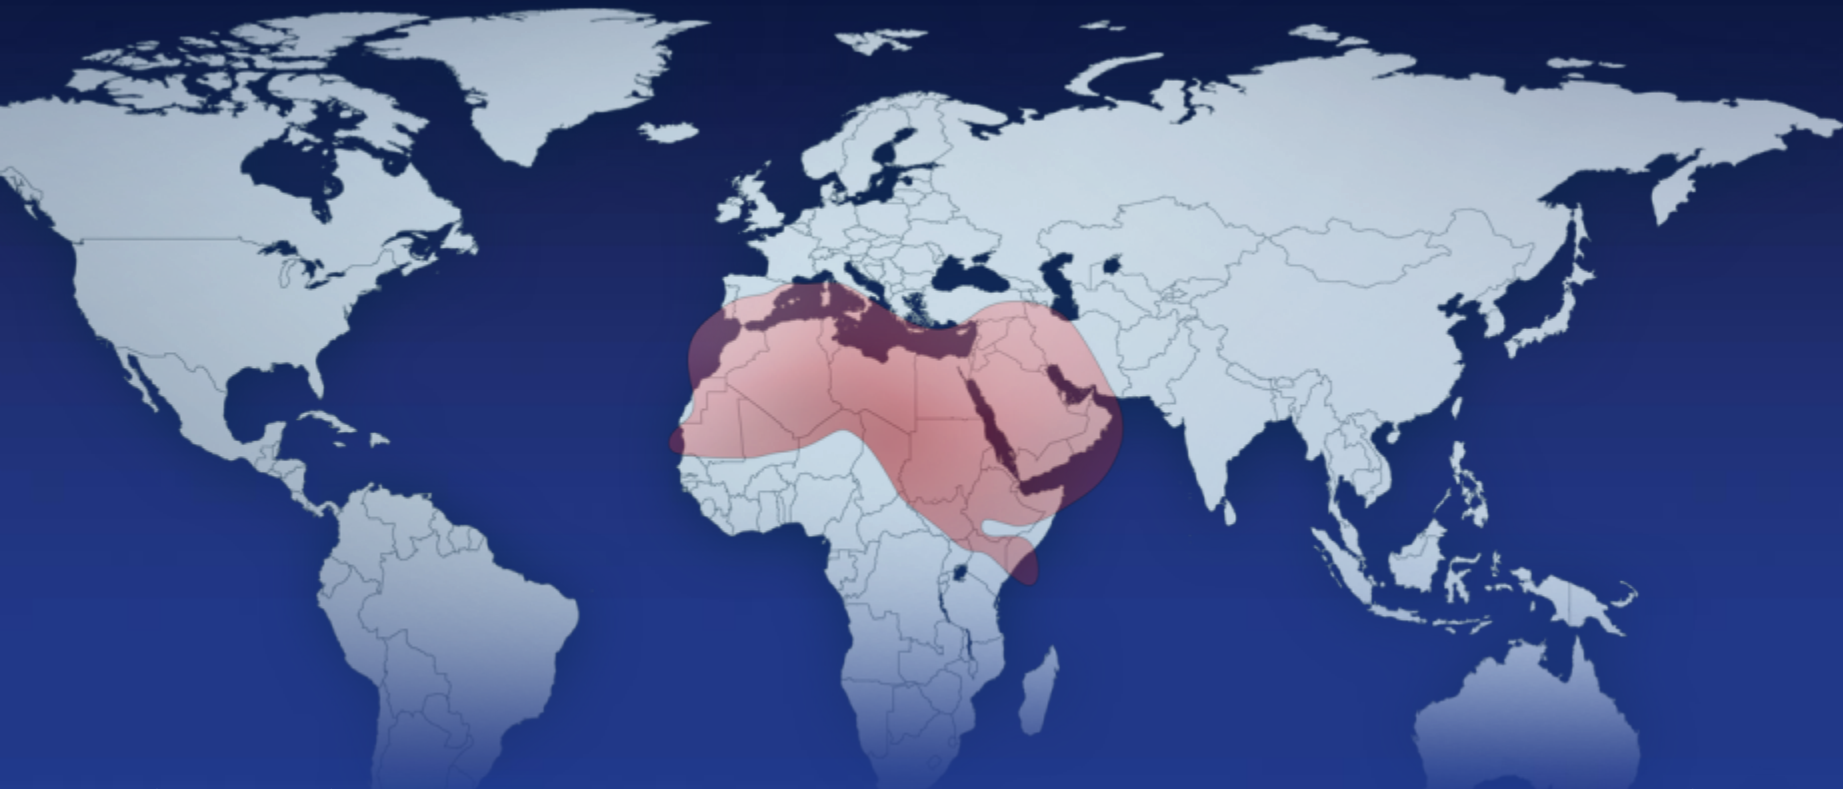

- Sky News Arabia Headquarters
- Sky News Arabia Bureaux
- Sky News Bureaux

Reaching around **380 MILLION** viewers

Eutelsat Hot Bird 13C

sky NEWS عربية

WHERE WE REACH

Reaching around **380 MILLION** viewers

Arabsat Badr 4

sky NEWS عربية

WHERE WE REACH

Reaching around **380 MILLION** viewers

Nilesat 201

sky NEWS عربية

WHERE WE REACH

WHO WE ARE