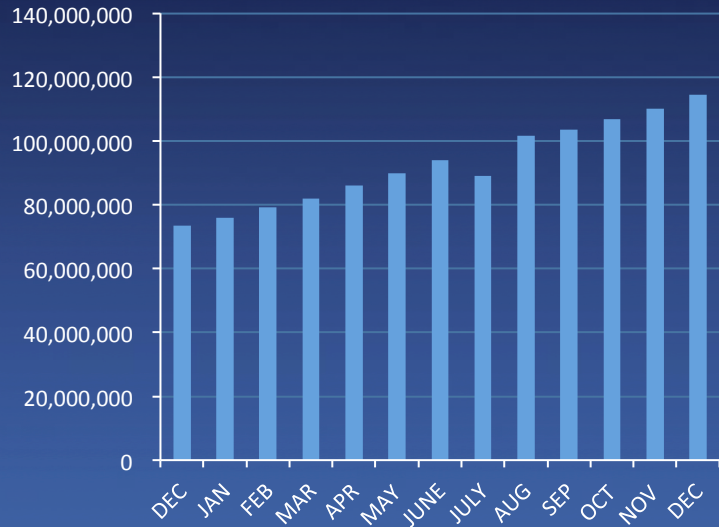

196,194

Total Fans

7,617,804

Twitter

New Followers

173,479

Total Followers

3,998,236

YouTube

New Views

3,356,454

Total Views

114,543,679

Google+

New Fans

8,883